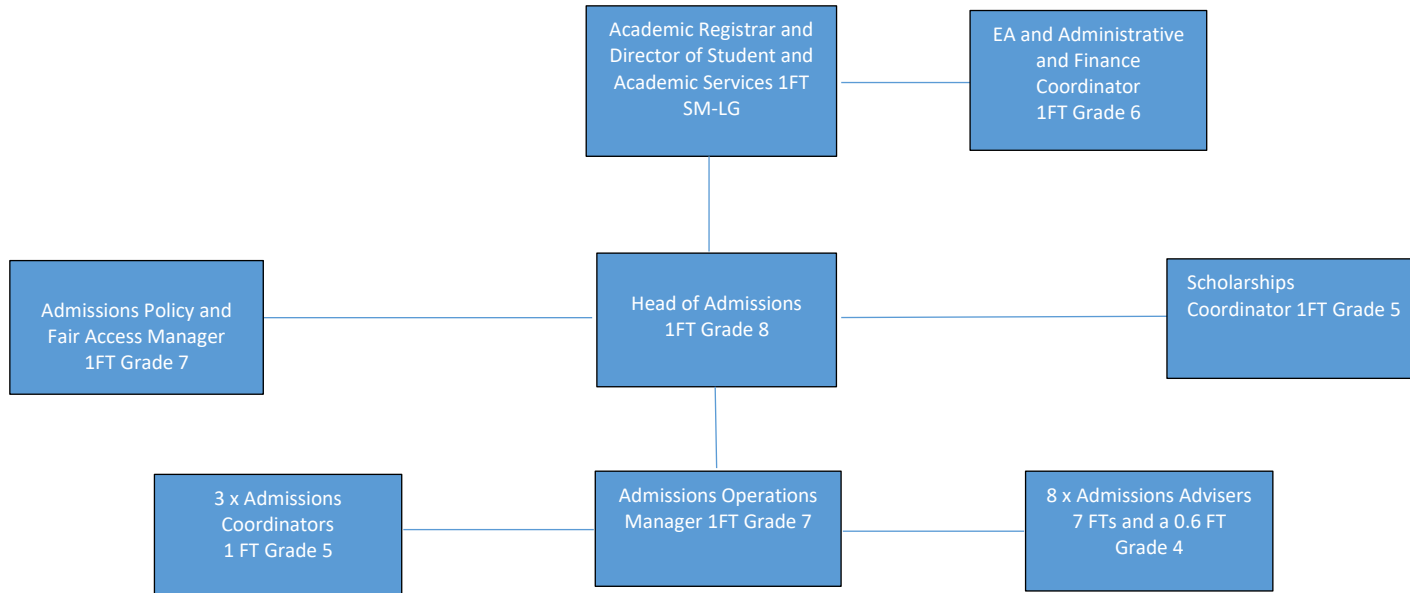

Note: The Academic Registrar and Director of Student and Academic Services, and the EA and Administrative and Finance Coordinator, appear at the top of each page, but there is only one post of each.

Note: The WP Manager is being seconded to a grade 8 Access and Participation Plan Manager until Oct. One of the WP Officer will step into the WP Manager position on a grade 7.

Note: The Academic Registrar and Director of Student and Academic Services, and the EA and Administrative and Finance Coordinator, appear at the top of each page, but there is only one post of each.

Note: The Academic Registrar and Director of Student and Academic Services, and the EA and Administrative and Finance Coordinator, appear at the top of each page, but there is only one post of each.

Note: The Academic Registrar and Director of Student and Academic Services, and the EA and Administrative and Finance Coordinator, appear at the top of each page, but there is only one post of each.