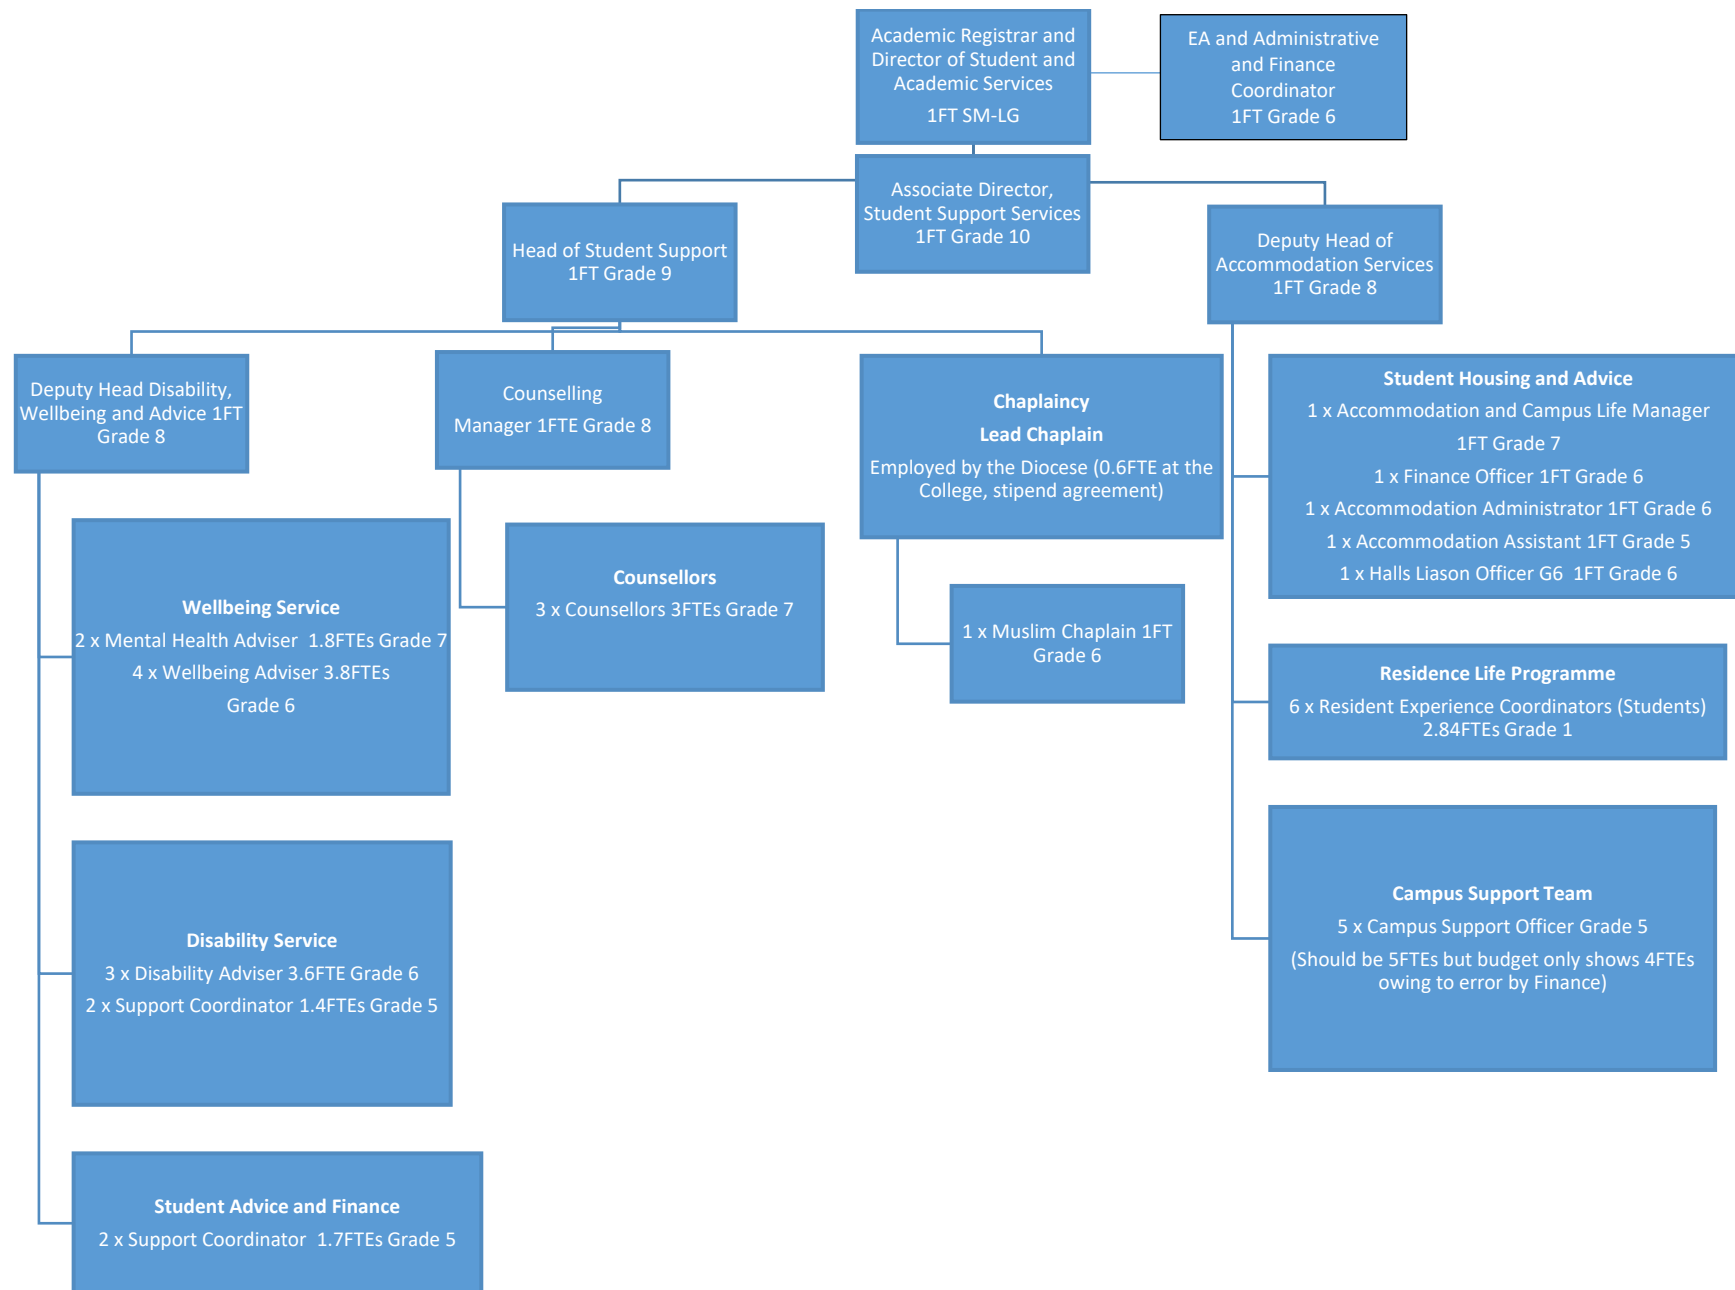

Note: The Academic Registrar and Director of Student and Academic Services, and the EA and Administrative and Finance Coordinator, appear at the top of each page, but there is only one post of each.

Note: The WP Manager is being seconded to a grade 8 Access and Participation Plan Manager until Oct. One of the WP Officer will step into the WP Manager position on a grade 7.

Note: The Academic Registrar and Director of Student and Academic Services, and the EA and Administrative and Finance Coordinator, appear at the top of each page, but there is only one post of each.

Note: The Academic Registrar and Director of Student and Academic Services, and the EA and Administrative and Finance Coordinator, appear at the top of each page, but there is only one post of each.

Note: The Academic Registrar and Director of Student and Academic Services, and the EA and Administrative and Finance Coordinator, appear at the top of each page, but there is only one post of each.