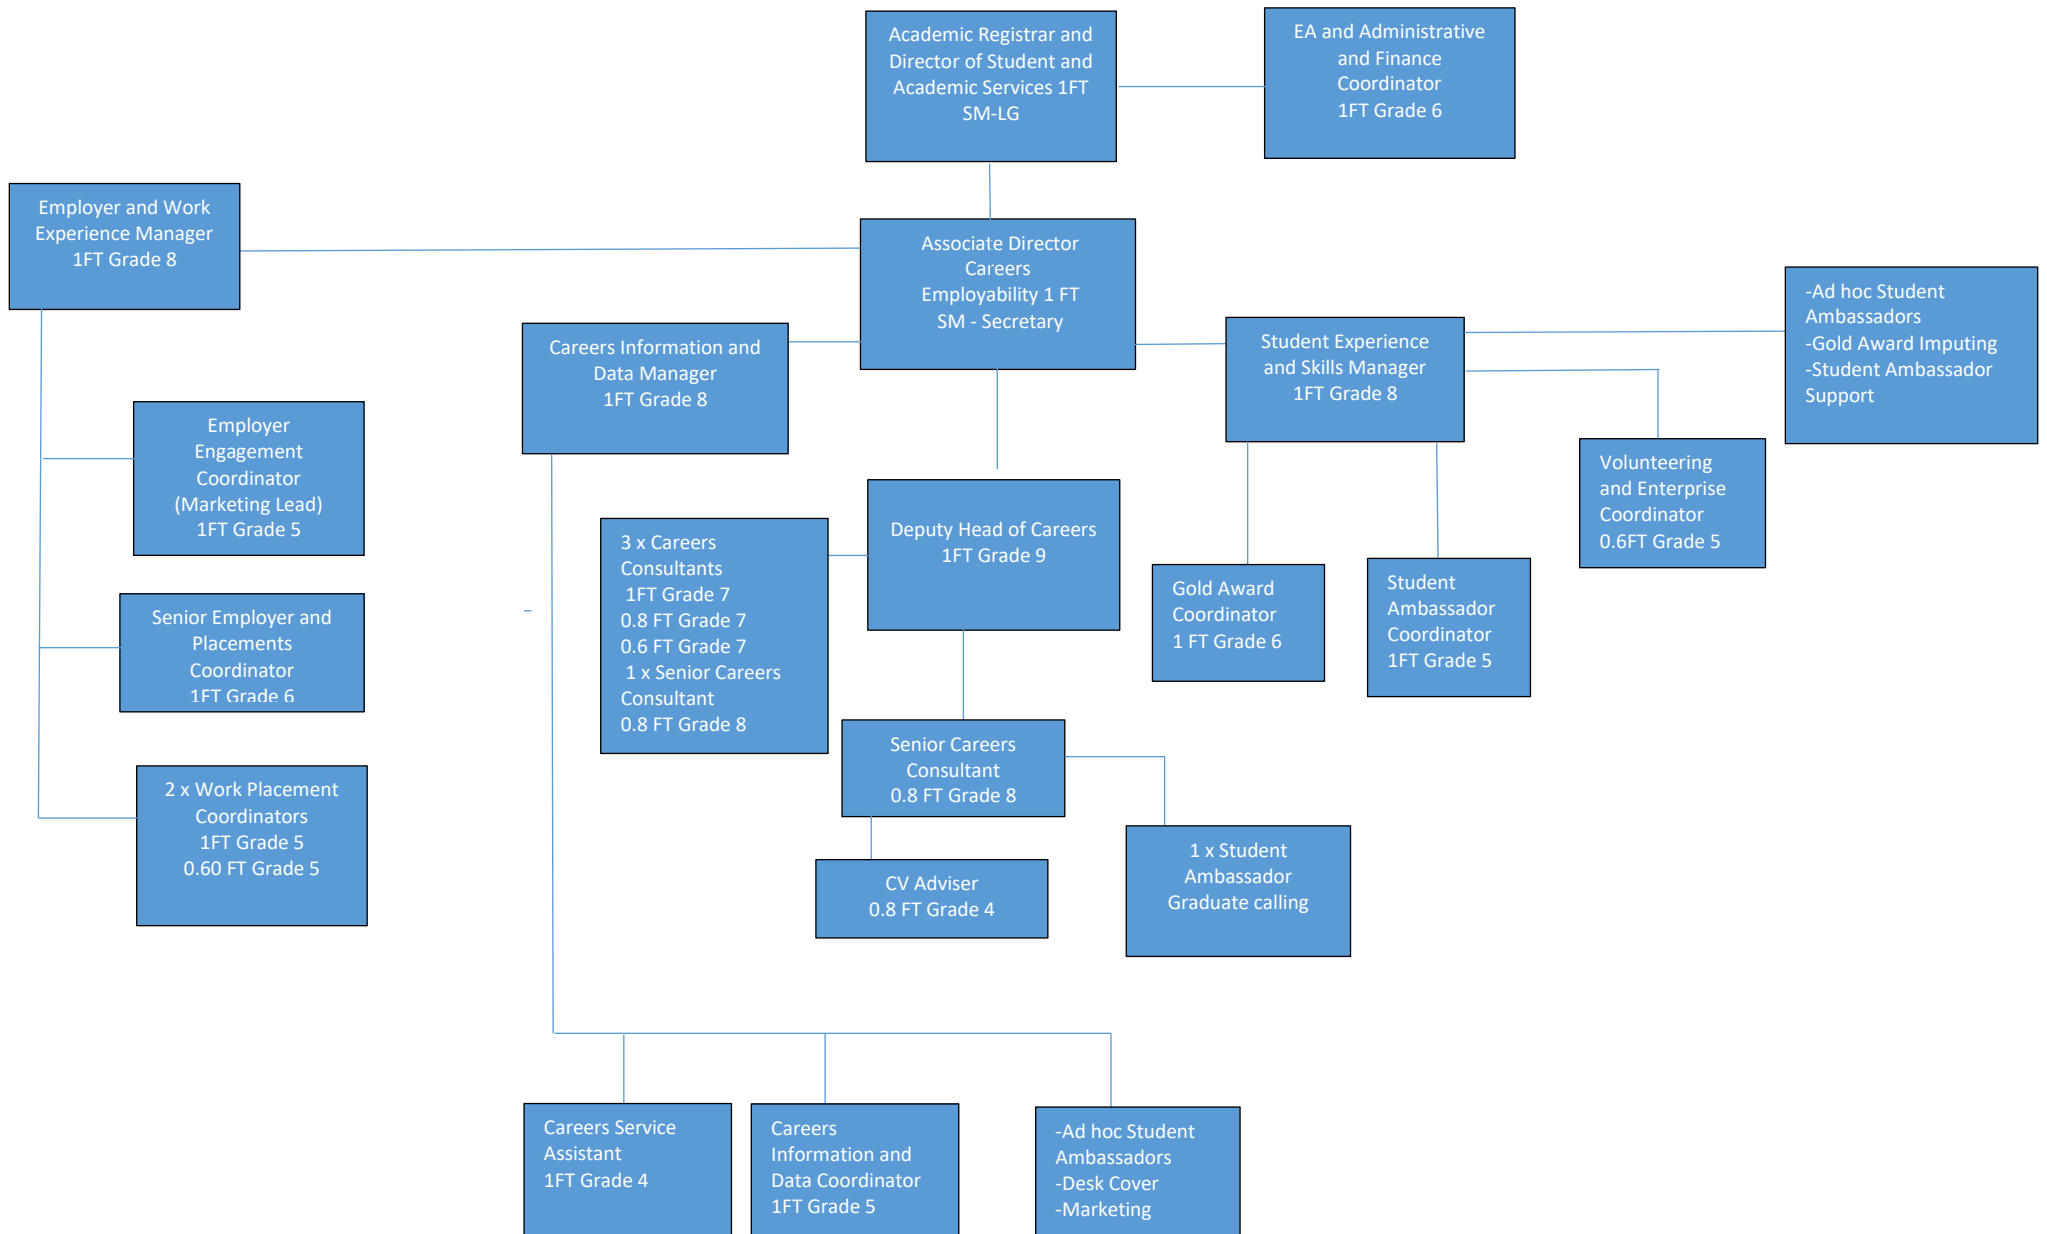

Note: The Academic Registrar and Director of Student and Academic Services, and the EA and Administrative and Finance Coordinator, appear at the top of each page, but there is only one post of each.

Note: The WP Manager is being seconded to a grade 8 Access and Participation Plan Manager until Oct. One of the WP Officer will step into the WP Manager position on a grade 7.

Note: The Academic Registrar and Director of Student and Academic Services, and the EA and Administrative and Finance Coordinator, appear at the top of each page, but there is only one post of each.

Note: The Academic Registrar and Director of Student and Academic Services, and the EA and Administrative and Finance Coordinator, appear at the top of each page, but there is only one post of each.

Note: The Academic Registrar and Director of Student and Academic Services, and the EA and Administrative and Finance Coordinator, appear at the top of each page, but there is only one post of each.